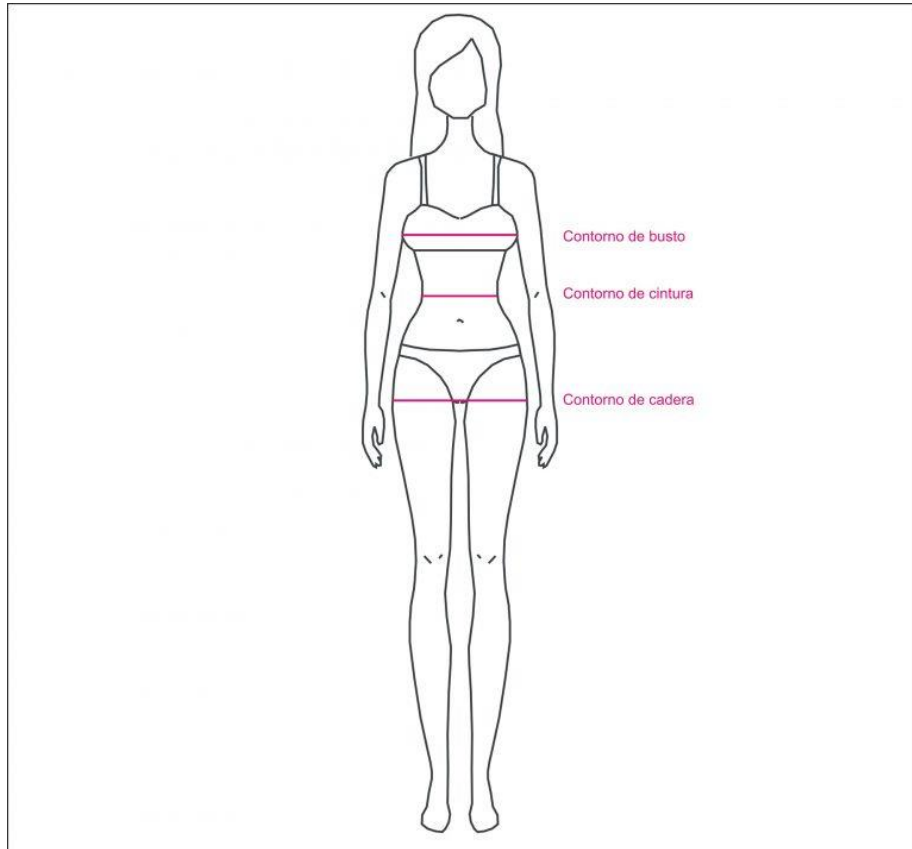

TABLA DE MEDIDAS/ BODY MEASUREMENT

TALLA SIZE	XXS	XS	S	M	L	XL
BUSTO (cm) BUST	80-84	85-88	89-92	93-96	97-100	101-105
CINTURA (cm) WAIST	62-65	66-69	70-73	74-77	78-81	82-85
CADERA (cm) HIPS	90-93	94-97	98-100	101-104	105-109	110-113

Las medidas son del cuerpo. The measurements refers to body shape

1CM = 0,39 INCHES